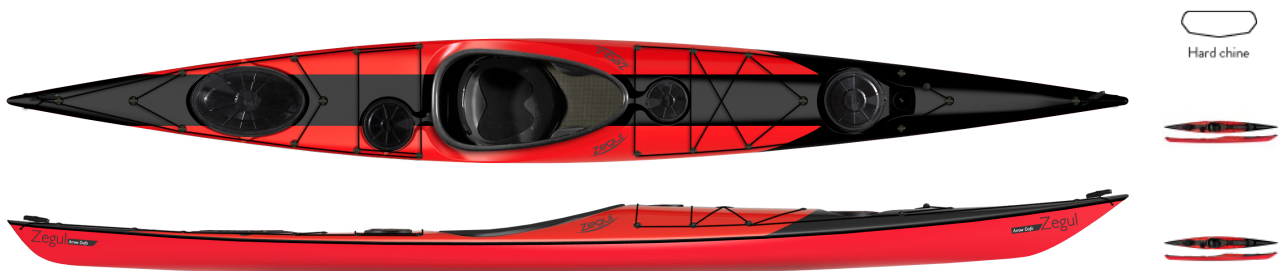

# ZEGUL DUFA

## ABOUT DUFA

---

**Zegul Dufa is a unique play boat that offers alternative feel to our well-known Play range.**

The hull is designed with rounder edges compared to the original Play hull that offers a more stable feel. On the deck we have kept in mind organic shapes and rounder edges. The kayak is also ideal for daytrips and overnight getaways. Compared to our other Arrow kayaks Dufa has slightly more space in the cockpit for more comfortable fit.

Zegul Dufa has 4 hatches including a handy day-hatch and mini box that allows to pack all You need for adventurous daytrips and overnight getaways.

## FEATURES

---

Material	Composite
PCS	No
Length	504 cm (16'6")
Width	55,6 cm (22")
volume	No
Capacity Approx	150 kg (331 lbs)
Cockpit	80,9 × 42,6 cm (32" × 17")

Weight A-Core	23-25 kg (51-55 lbs)
Weight 3D C-Core	19-21 kg (42-46 lbs)
Weight Rock Solid	23-25 kg (51-55 lbs)
Weight Full Carbon	16-18 kg (35-40 lbs)
Storage: Front	24 cm (10")
Storage: Rear	44 x 26 cm (17" x 10¼")
Storage: Day hatch	20 cm (8")
Storage: Mini-box	15 cm (6")
Rudder/SKEG	Skeg
Purpose	play boating
Sprayskirt size	L: 87.5 x 51.5 cm (34½" x 20½")