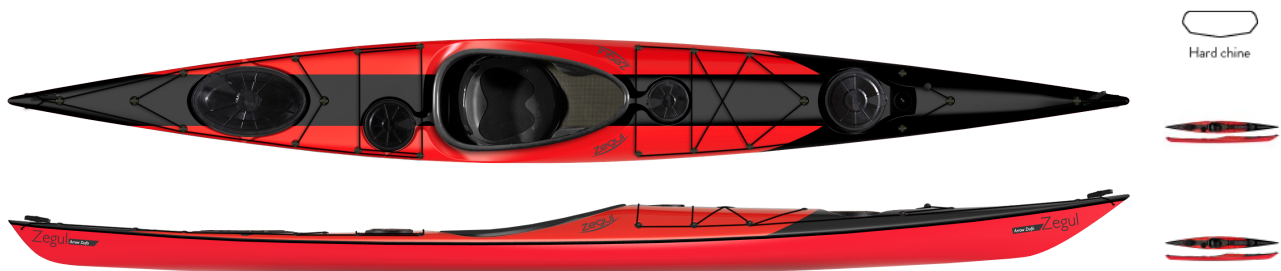

# ZEGUL DUFA

## ABOUT DUFA

---

**Zegul Dufa is a unique play boat that offers alternative feel to our well-known Play range.**

The hull is designed with rounder edges compared to the original Play hull that offers a more stable feel. On the deck we have kept in mind organic shapes and rounder edges. The kayak is also ideal for daytrips and overnight getaways. Compared to our other Arrow kayaks Dufa has slightly more space in the cockpit for more comfortable fit.

Zegul Dufa has 4 hatches including a handy day-hatch and mini box that allows to pack all You need for adventurous daytrips and overnight getaways.

## OPTIONAL FEATURES

---

3D C-Core

A-Core

Full Carbon

Rock Solid

Aramide Reinforced Keel Strip

Compass