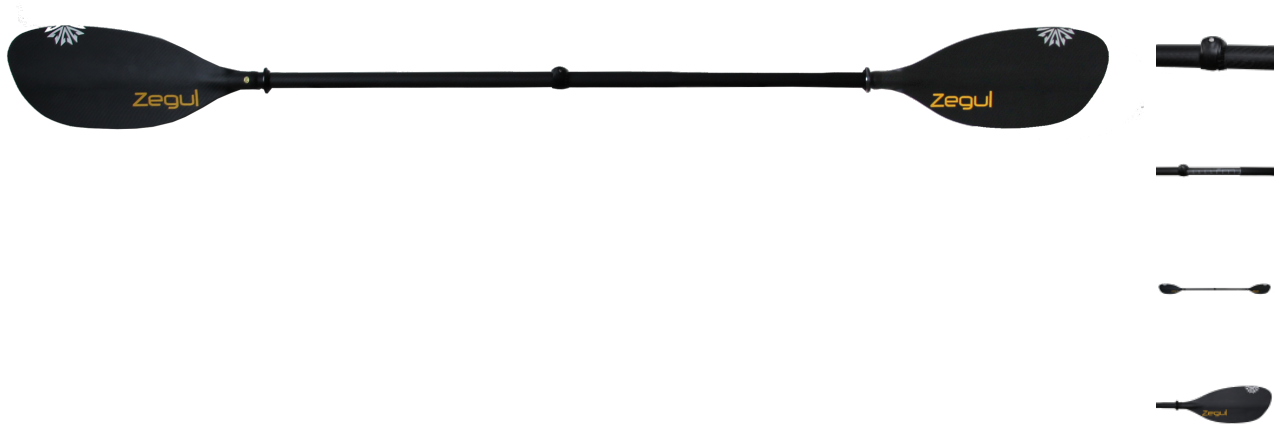

ZEGUL MIST

ABOUT MIST

Mist Carbon paddle has full sized, high angle blades for well conditioned paddlers looking for a powerful stroke and paddling in a variety of situations.

All Zegul paddles are equipped with a Quick lock break down system. Quick lock is a durable paddle lock that allows angle fixation and has adjustable length up to 10 cm.

FEATURES

Länge	215 cm
Schaft	Oval Carbon
Blatt	460 x 190 mm
Material Blatt	Carbon
Gewicht ca.	830 g
Größe	No
volume	No