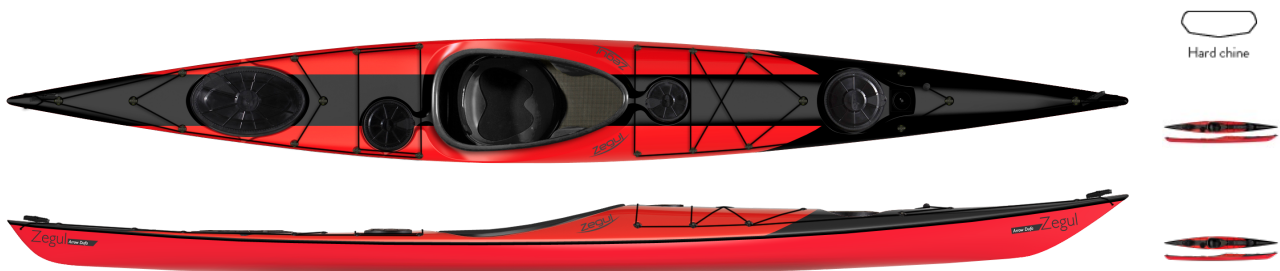

# ZEGUL DUFA

## ABOUT DUFA

---

**Zegul Dufa is a unique play boat that offers alternative feel to our well-known Play range.**

The hull is designed with rounder edges compared to the original Play hull that offers a more stable feel. On the deck we have kept in mind organic shapes and rounder edges. The kayak is also ideal for daytrips and overnight getaways. Compared to our other Arrow kayaks Dufa has slightly more space in the cockpit for more comfortable fit.

Zegul Dufa has 4 hatches including a handy day-hatch and mini box that allows to pack all You need for adventurous daytrips and overnight getaways.

## OPTIONAL FEATURES

---

3D C-Core

A-Core

Full Carbon

Rock Solid

Aramide Reinforced Keel Strip

Compass